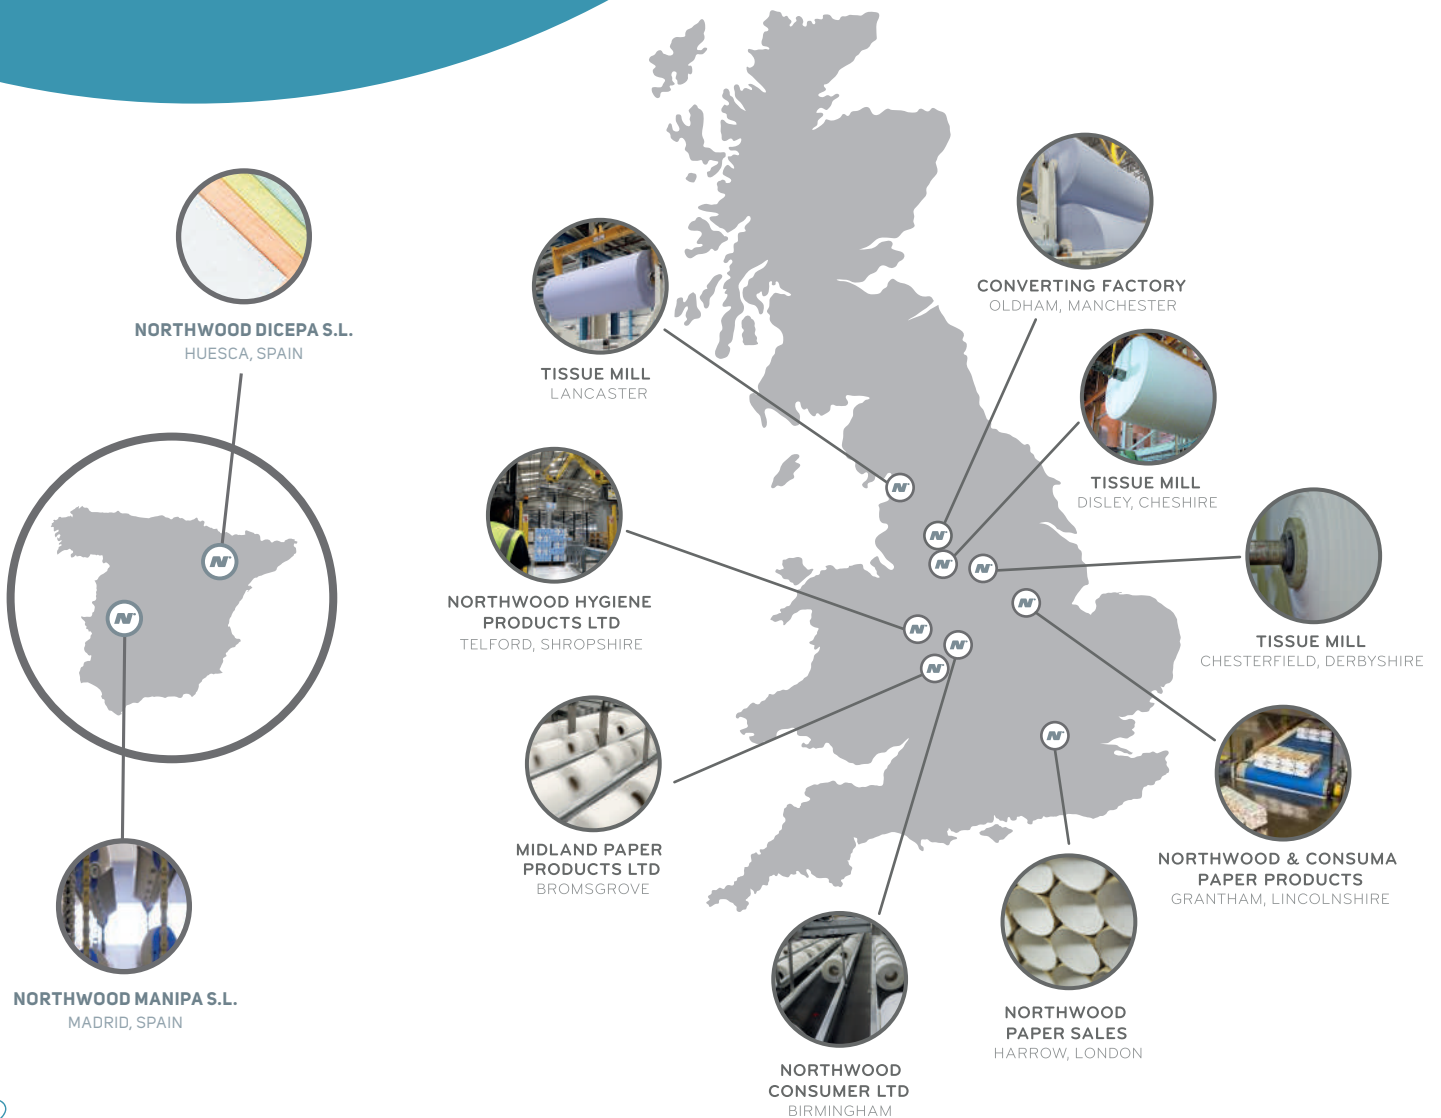

Introducing Northwood

Northwood is a group of associated companies that provide the manufacturing, supply and transportation of Away-from-Home professional hygiene and wiping products.

NORTHWOOD