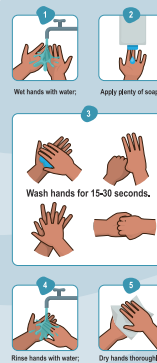

Wash & Dry

north shore
BY NORTHWOOD

www.northwood.co.uk