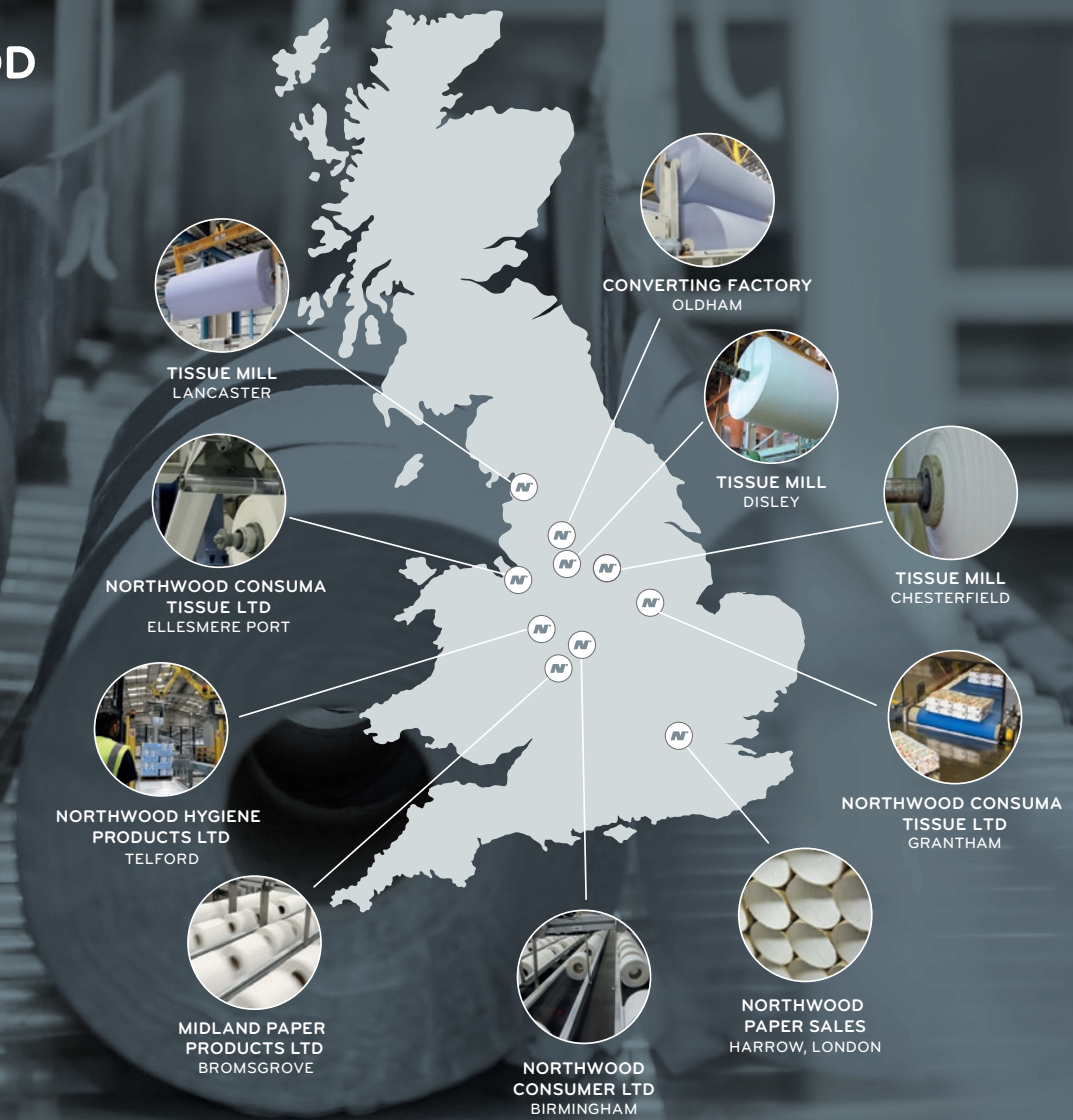

# **N**ORTHWOOD

HYGIENE

**TRADE | CASH & CARRY**

[NORTHWOOD.CO.UK](http://NORTHWOOD.CO.UK)

Northwood is a fully integrated, UK family owned group of associated companies that provides the manufacturing, supply and transportation of away-from-home professional paper hygiene and wiping products.