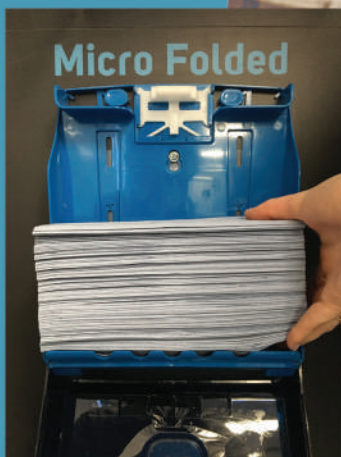

## Items Required:

- North Shore Folded Hand Towel Dispenser
- North Shore Paper Towels x2
- North Shore Dispenser Key

Use the key to open the dispenser

Unwrap 2 packs of North Shore hand towels

Place the folded towels into the dispenser and close