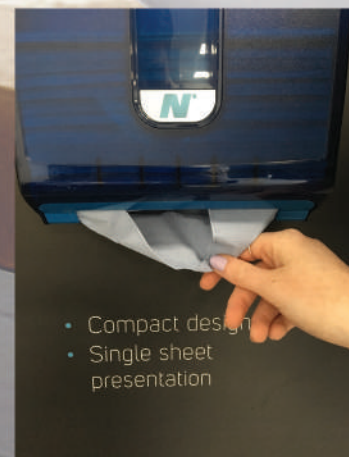

# Loading Card - Folded Hand Towel Dispenser

## Items Required:

- North Shore Folded Hand Towel Dispenser
- North Shore Paper Towels x2
- North Shore Dispenser Key

Use the key to open the dispenser

Unwrap 2 packs of North Shore hand towels

Place the folded towels into the dispenser and close

- Compact design
- Single sheet presentation

Pull the bottom towel through the dispenser