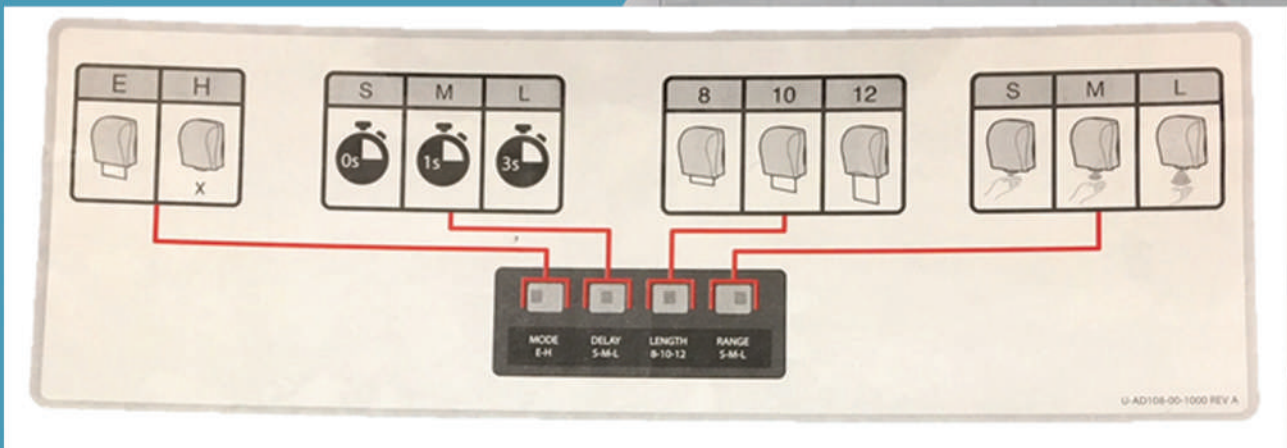

Load the batteries into the
battery holder & place in the
housing, clicking it into place

* Note - Roll Towels have a
Y-notch on one side*
Line the Y-notch with the
right-hand-side of the dispenser

Line up the Y-notch up with
the shape of the spindle.
*Note - Paper should feed
from the back*

Place the end of the roll
between the rollers

Pull on the automatic feed bar
located at the bottom right of the
dispenser, close the dispenser
& wave under it for paper

north shore[®]
BY NORTHWOOD

Hybrid Roll Towel Dispenser - Electronic Features

Dispensing Mode	
Position	Result
Right	Dispense on demand
Left	Valet / Auto dispensing

Sheet Replenishment Delay	
Position	Result
Right	2 Seconds
Centre	1 Second
Left	0 Seconds

Sheet Dispensing Length	
Position	Result
Right	12 Inches
Centre	10 Inches
Left	8 Inches

Wave Range (On Demand Setting Only)	
Position	Result
Right	Long Distance
Centre	Medium Distance
Left	Short Distance