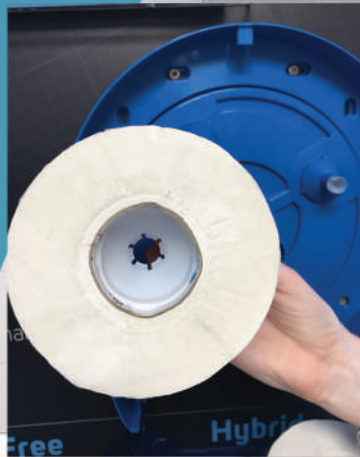

north shore[®]
BY NORTHWOOD

Loading Card - Orbit

Items Required:

- North Shore Orbit Dispenser
- Chosen North Shore Toilet Rolls x 4
- North Shore Dispenser Key

Use the key to open the dispenser

* Note - Toilet rolls have a plastic insert in one end of the core & all wrappers should be left on the roll for the user to remove*

With the plastic insert facing the wall, place the roll on the spindle until it clicks on

Load all 4 rolls

Close the Orbit dispenser
Note - Once a roll is fully used users can turn the wheel clockwise to reveal the next roll