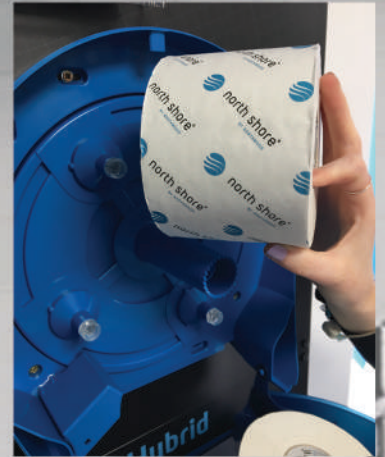

north shore[®]
BY NORTHWOOD

Loading Card - Orbit

Items Required:

- North Shore Orbit Dispenser
- Chosen North Shore Toilet Rolls x 4
- North Shore Dispenser Key

Use the key to open the dispenser

* Note - Toilet rolls have a plastic insert in one end of the core & all wrappers should be left on the roll for the user to remove*

With the plastic insert facing the wall, place the roll on the spindle until it clicks on

Load all 4 rolls

Close the Orbit dispenser
Note - Once a roll is fully used users can turn the wheel clockwise to reveal the next roll