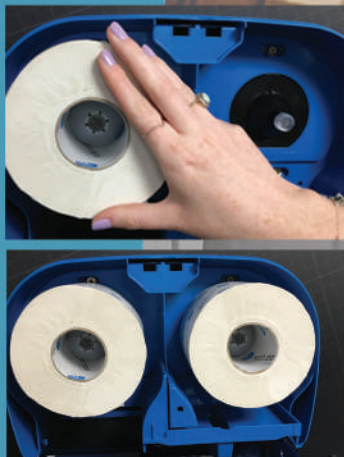

## Items Required:

- North Shore Side by Side Dispenser
- Chosen North Shore Toilet Rolls x 2
- North Shore Dispenser Key

Use the key to open the dispenser

\* Note - Toilet rolls have a plastic insert in one end of the core & all wrappers should be left on the roll for the user to remove\*

With the plastic insert facing the wall, place the roll on the spindle until it clicks on

Load both rolls & close the dispenser

\*Note - Once a roll is fully used, users can slide the bar across to use the next roll\*