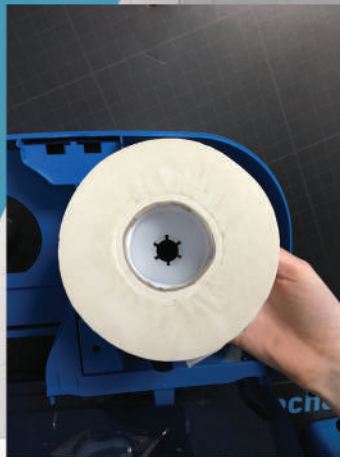

## Items Required:

- North Shore Side by Side Dispenser
- Chosen North Shore Toilet Rolls x 2
- North Shore Dispenser Key

Use the key to open the dispenser

\* Note - Toilet rolls have a plastic insert in one end of the core & all wrappers should be left on the roll for the user to remove\*

With the plastic insert facing the wall, place the roll on the spindle until it clicks on

Load both rolls & close the dispenser

\*Note - Once a roll is fully used, users can slide the bar across to use the next roll\*