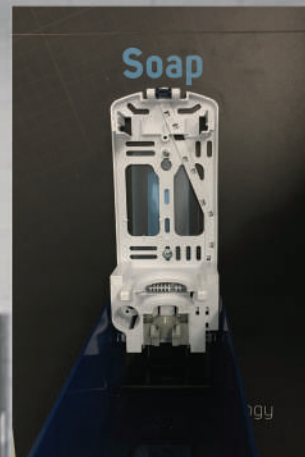

north shore[®]
BY NORTHWOOD

Loading Card - Soap Dispenser

Items Required:

- North Shore Soap Dispenser
- North Shore Soap Cartridge
- North Shore Dispenser Key

Use the key to open the dispenser

Insert the soap cartridge until it clicks into place

Note - The label should be facing the back of the dispenser

Close the dispenser & pump the handle until the soap begins to dispense

Note - The empty cartridge can be recycled