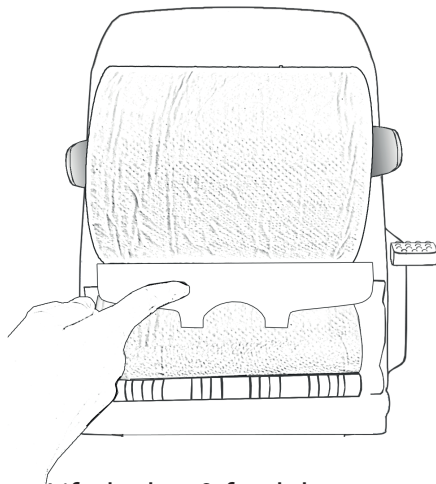

Raphael[®]
BY NORTHWOOD

Lever Roll Towel Dispenser

Loading Card

Follow these five easy steps to load your Raphael dispenser. All you need is your waffle key & Raphael roll towel.

Unlock & open the dispenser

Load the roll with the paper tail at the back onto the left hand spindle

Load the roll onto the right hand spindle & click into place

Lift the bar & feed the paper from the back of the roll & into the barrel