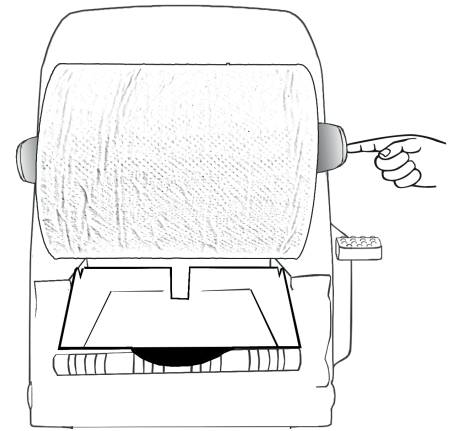

Raphael[®]
BY NORTHWOOD

Lever Roll Towel Dispenser

Loading Card

Follow these five easy steps to load your Raphael dispenser. All you need is your waffle key & Raphael roll towel.

Unlock & open the dispenser

Load the roll with the paper tail at the back onto the left hand spindle

Load the roll onto the right hand spindle & click into place

Lift the bar & feed the paper from the back of the roll & into the barrel