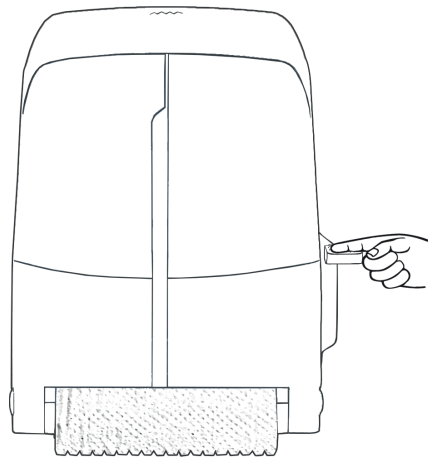

Raphael[®]
BY NORTHWOOD

Lever Roll Towel Dispenser

Loading Card

Follow these five easy steps to load your Raphael dispenser. All you need is your waffle key & Raphael roll towel.

Unlock & open the dispenser

Load the roll with the paper tail at the back onto the left hand spindle

Load the roll onto the right hand spindle & click into place

Lift the bar & feed the paper from the back of the roll & into the barrel