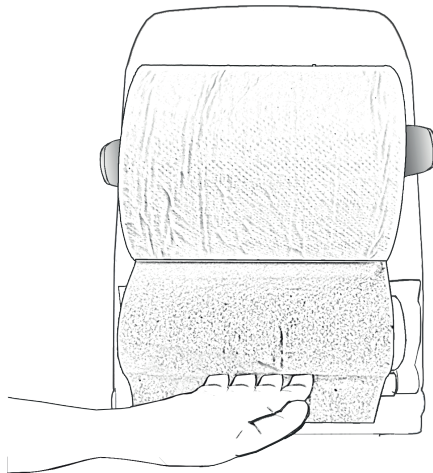

## *Loading Card*

Follow these five easy steps to load your Raphael dispenser.  
All you need is your waffle key & Raphael roll towel.

Unlock & open  
the dispenser

Load the roll with the  
paper tail at the back  
onto the left hand spindle

Load the roll onto  
the right hand spindle  
& click into place

Feed the paper from the back  
of the roll & feed it inbetween  
both barrels

Close the dispenser  
& turn the dial on the  
side for paper