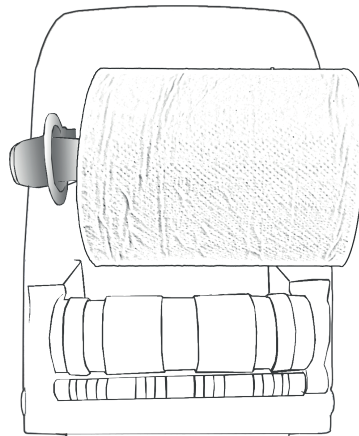

# Mechanical Hands Free Roll Towel Dispenser

## *Loading Card*

Follow these five easy steps to load your Raphael dispenser.  
All you need is your waffle key & Raphael roll towel.

Unlock & open  
the dispenser

Load the roll with the  
paper tail at the back  
onto the left hand spindle

Load the roll onto  
the right hand spindle  
& click into place

Feed the paper from the back  
of the roll & feed it inbetween  
both barrels

Close the dispenser  
& turn the dial on the  
side for paper