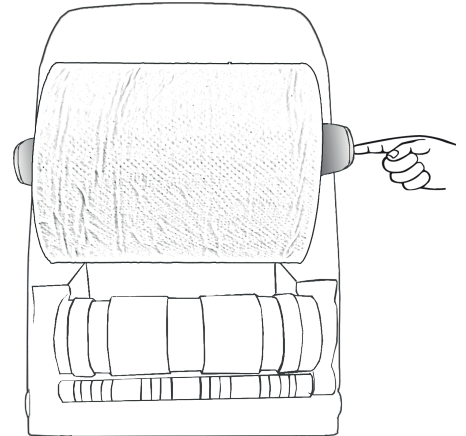

## *Loading Card*

Follow these five easy steps to load your Raphael dispenser.  
All you need is your waffle key & Raphael roll towel.

Unlock & open  
the dispenser

Load the roll with the  
paper tail at the back  
onto the left hand spindle

Load the roll onto  
the right hand spindle  
& click into place

Feed the paper from the back  
of the roll & feed it inbetween  
both barrels

Close the dispenser  
& turn the dial on the  
side for paper