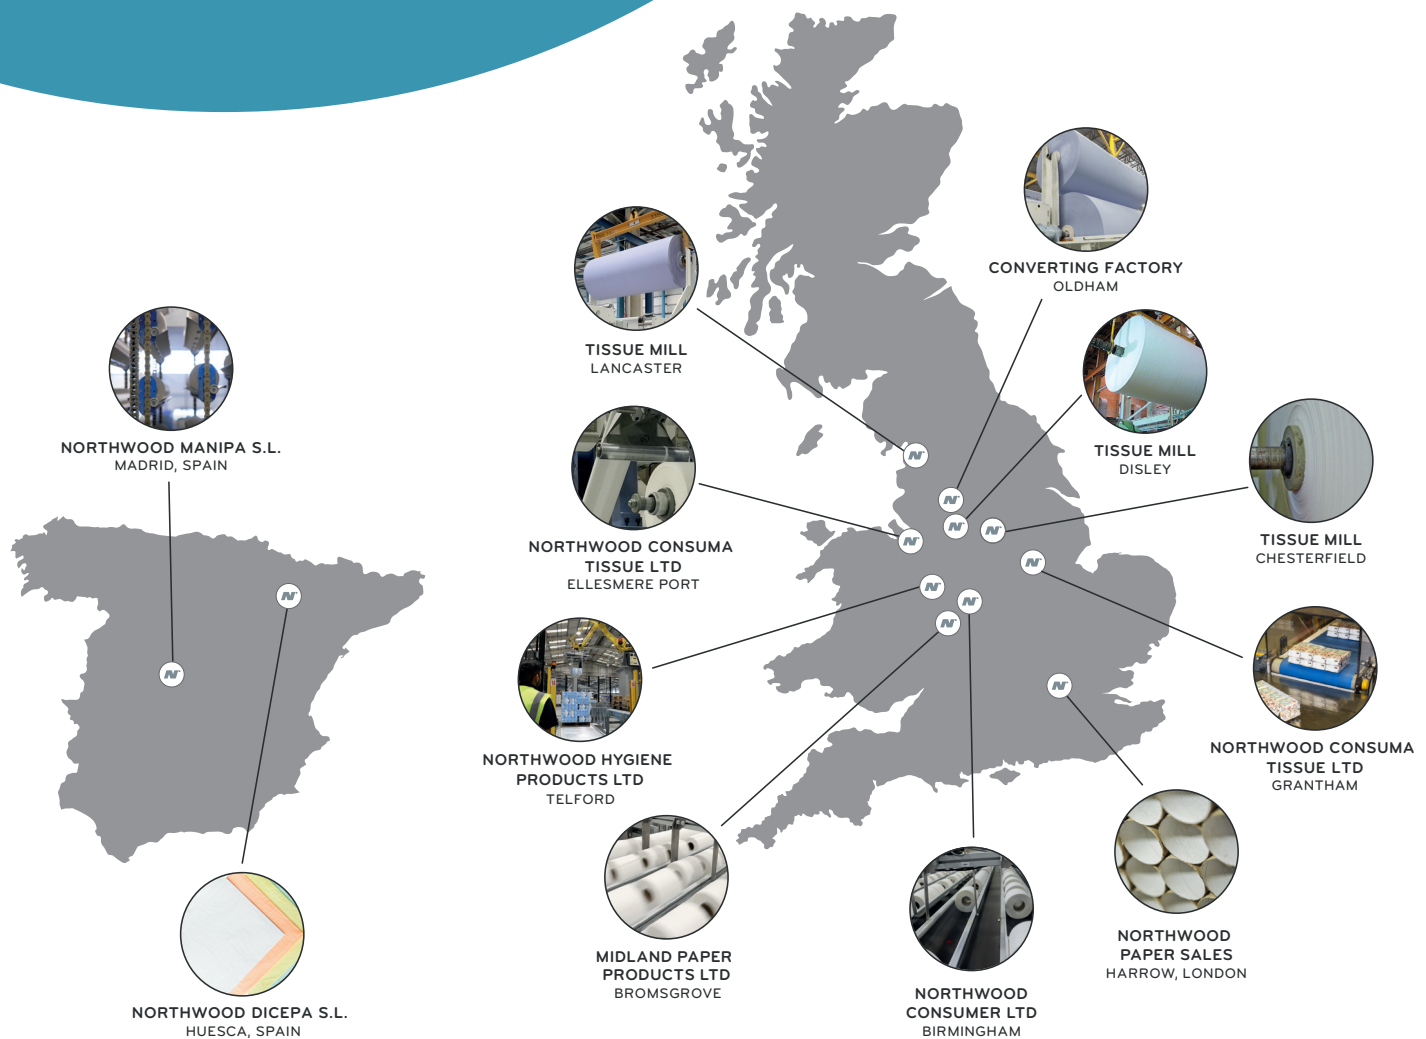

north shore®
BY NORTHWOOD

WASHROOM DISPENSERS

REDEFINED

A **N**ORTHWOOD Brand

Introducing Northwood

Northwood is a group of associated companies that provide the manufacturing, supply and transportation of Away-from-Home professional hygiene and wiping products.