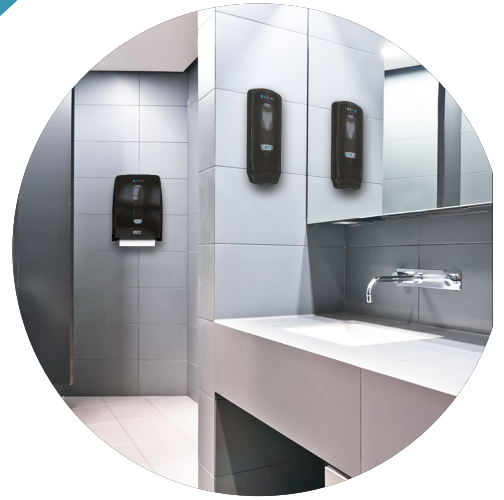

North Shore Consumables & Sustainability

north shore®
BY NORTHWOOD